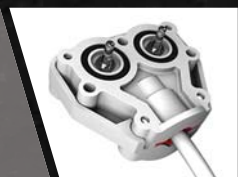

Discover for yourself why the Quantum WN Series is the premium choice of pool building professionals.

DURABILITY

Engineered for reliability and durability, the Quantum WN Series LED utilises high impact and chemical resistant materials.

SUPERIOR BRIGHTNESS

Available in single and multi-colour models, this high output LED provides superior light distribution and seamless colour transitions.

DIRECT CONNECT

Patented detachable cable connection provides a safe and robust electrical connection that eliminates the most common cause of water entry.

ADVANCED COOLING

This vented design utilises convection to draw cool water in behind the light to the external heat sink to ensure maximum cooling and efficiency.

ALL NEW MULTIPLUS

The All New Multi-Plus model from Spa Electrics allows for seamless integration with Pentair & Zodiac pool control systems.