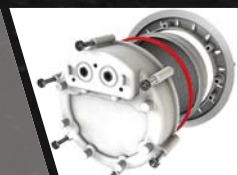

QUANTUM

WN SERIES

A QUANTUM SHIFT / IN LED LIGHTING

QUANTUM

WN SERIES

SPA ELECTRICS is Australia's market leader in the design and manufacture of underwater lighting. Our Quantum WN Series is the culmination of over 35 years experience & expert knowledge.

Discover for yourself why the Quantum WN Series is the premium choice of pool building professionals.

DURABILITY

Engineered for reliability and durability, the Quantum WN Series LED utilises high impact and chemical resistant materials.

SUPERIOR BRIGHTNESS

Available in single and multi-colour models, this high output LED provides superior light distribution and seamless colour transitions.

DIRECT CONNECT

Patented detachable cable connection provides a safe and robust electrical connection that eliminates the most common cause of water entry.

ADVANCED COOLING

This vented design utilises convection to draw cool water in behind the light to the external heat sink to ensure maximum cooling and efficiency.

ALL NEW MULTIPLUS

The All New Multi-Plus model from Spa Electrics allows for seamless integration with Pentair & Zodiac pool control systems.