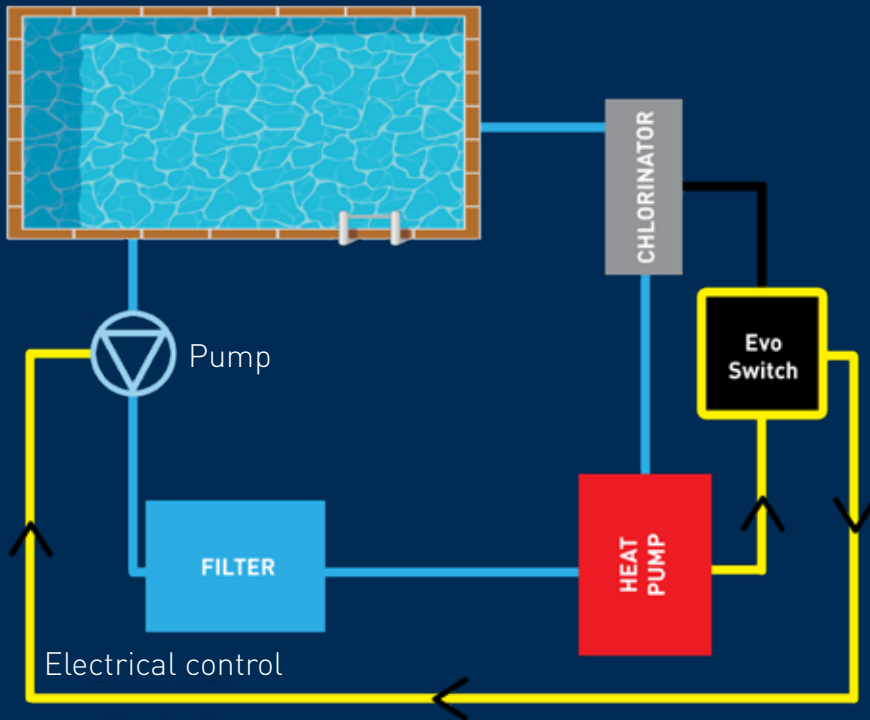

Simple to install and easy to use, the Evo Switch makes complete sense.

SIT BACK, RELAX & ENJOY YOUR HEATED POOL

BENEFITS

- » Simple to install
- » Easy to use
- » Save money on running costs
- » Set and forget
- » No water balance issues
- » Only require one water pump

SET IT AND FORGET IT

The Evo Switch ensures year round chlorination and heating for your pool, with no ongoing monitoring required.

CHLORINATION ISSUES ARE GONE

With standard chlorination settings there is no pH or chemical imbalances in your pool.

SIMPLE INSTALLATION

YOUR OTHER INSTALL OPTIONS

SLAVE MODE

SEPARATE SYSTEM

X The heater may need to run up to 18+hrs a day in winter. The chlorinator will need to be adjusted to allow the pump to run longer, causing water chemical balance issues. You will need to constantly monitor and adjust the chlorinator output to keep it at the required level.