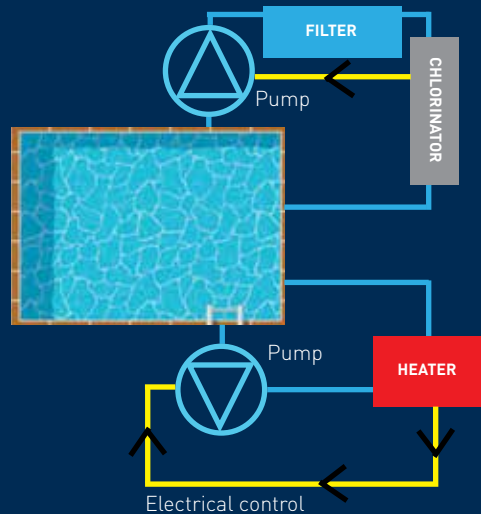

SET IT AND FORGET IT

The Evo Switch ensures year round chlorination and heating for your pool, with no ongoing monitoring required.

CHLORINATION ISSUES ARE GONE

With standard chlorination settings there is no pH or chemical imbalances in your pool.

SIMPLE INSTALLATION

YOUR OTHER INSTALL OPTIONS

SLAVE MODE

SEPARATE SYSTEM

X The heater may need to run up to 18+hrs a day in winter. The chlorinator will need to be adjusted to allow the pump to run longer, causing water chemical balance issues. You will need to constantly monitor and adjust the chlorinator output to keep it at the required level.

X Need to purchase an extra water pump at up to \$800+
X Electrical use from pump can cost up to \$1,000 per year
X A less uniform heat spread throughout the pool

RELAX IN YOUR POOL WHILE MAXIMISING THE SAVINGS!