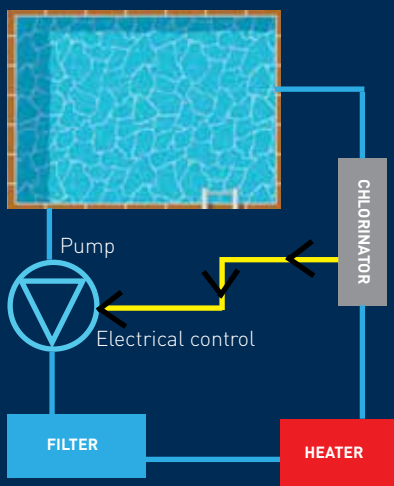

SET IT AND FORGET IT

The Evo Switch ensures year round chlorination and heating for your pool, with no ongoing monitoring required.

CHLORINATION ISSUES ARE GONE

With standard chlorination settings there is no pH or chemical imbalances in your pool.

SIMPLE INSTALLATION

YOUR OTHER INSTALL OPTIONS

SLAVE MODE

SEPARATE SYSTEM

X The heater may need to run up to 18+hrs a day in winter. The chlorinator will need to be adjusted to allow the pump to run longer, causing water chemical balance issues. You will need to constantly monitor and adjust the chlorinator output to keep it at the required level.