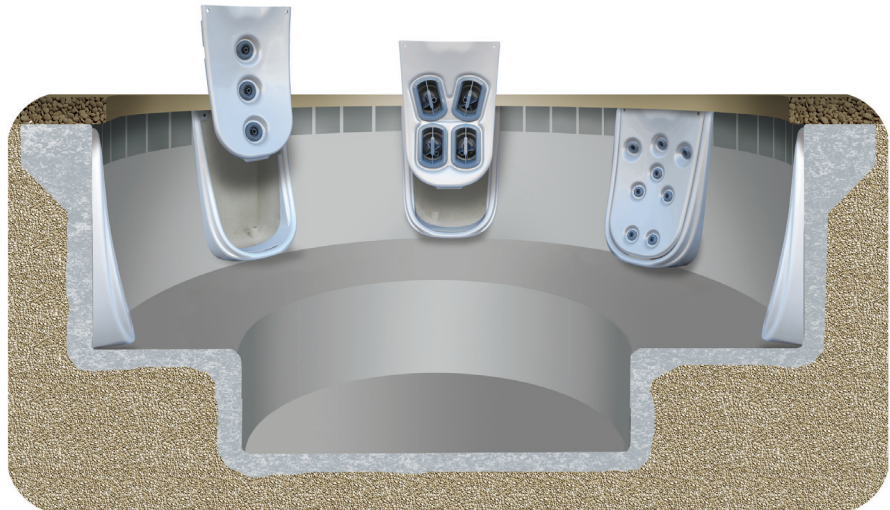

Paramount
JetPaks™
 Modular jets for concrete spas

PARAMOUNT JETPAK
 BENEFITS INCLUDE:

- HYDRO-THERAPY
- INCREDIBLE POWER
- UNSURPASSED COMFORT
- MAXIMUM VERSATILITY
- EASY TO INSTALL
- FULLY UPGRADEABLE
- INTERCHANGEABLE

FROM THE WORLD'S #1 IN-FLOOR
 CLEANING SYSTEMS COMPANY

FINALLY. THERAPEUTIC OPTIONS FOR CONCRETE SPAS.

FOR DECADES CONCRETE SPA OWNERS HAVE HAD TO SETTLE FOR ONLY THE MOST BASIC THERAPEUTIC JET OPTIONS AND LIMITED SEATING COMFORT. NOW PARAMOUNT JETPAKS HAVE CHANGED THAT FOREVER. PARAMOUNT JETPAKS ARE ESSENTIALLY REMOVABLE JETTED SEAT BACKS THAT ARE ENGINEERED TO DELIVER WHAT YOU WANT; THERAPY OPTIONS AND COMFORT FOR CONCRETE SPAS. THESE INTERCHANGEABLE JETPAKS DELIVER SOME OF THE MOST ADVANCED SPA FITTINGS THAT UNTIL NOW WERE ONLY AVAILABLE IN PORTABLE SPAS. THIS CUTTING EDGE TECHNOLOGY GIVES YOU PEACE OF MIND TO ENJOY THE ULTIMATE REASON FOR PURCHASING A SPA... DESERVED REST & RELAXATION!

PARAMOUNT JETPAKS ARE EASY TO INSTALL IN CONCRETE SPAS AND EVEN EASIER TO INTERCHANGE. USING A SCREWDRIVER, JETPAKS CAN BE QUICKLY AND EASILY REMOVED AND INTERCHANGED TO CREATE A SPA THAT PERFECTLY SUITS YOUR NEEDS. FINALLY, BECAUSE JETPAKS ARE INTERCHANGEABLE, THEY ARE ALSO UPGRADEABLE. THIS MEANS YOUR SPA WILL NEVER BECOME OUTDATED, AS YOU CAN UPGRADE TO NEW JETPAKS IN THE FUTURE.

CLUSTERSPRAY JETPAK

THE CLUSTERSPRAY FEATURES A DELIGHTFUL ARRANGEMENT OF JETS FOR A SOFT, YET POWERFUL MASSAGE THAT IS INCREDIBLY SOOTHING FOR THE ENTIRE BACK. THIS JETPAK IS IDEAL FOR ALL SEATS IN ANY DESIGN.